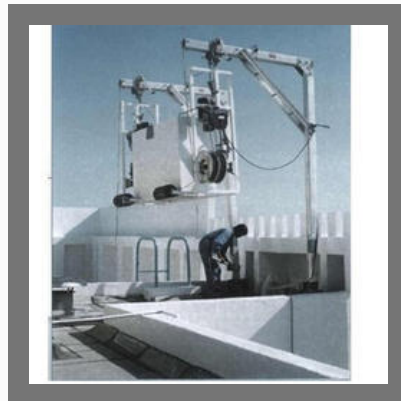

Roof Mounted Davit System

OTHER PRODUCTS:

Motorized Gantry Ladder

Facade Glass Cleaning Service

Facade Glass Repairing Works

Structural Fabrication

Factsheet

Year of Establishment : 2009