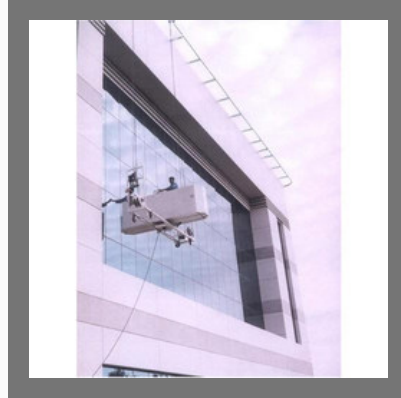

About Us

Incepted in the year **2009**, in Mumbai , **“Facad Access Machinery”** are recognized and renowned in Pan India for **manufacturer of Suspension Platforms, Building Maintenance Unit and Double Suspension Power** . Our services include **Designing Permanent Access, Glass & Window Cleaning Equipment**. We are known for features like robust construction, easy to use low maintenance excellent functionality and extended durability. The offered range is available in different specifications as per the variegated demands of customer.

Suspended Cradle

Double Decker Construction Cradle

ALUMINIUM MONO RAIL WITH SLEWING CRADLE

Double Suspended
Articulated Cradle

Aluminium Mono Rail with
Slewing Cradle

Suspended Platform
Cradle

OTHER PRODUCTS: