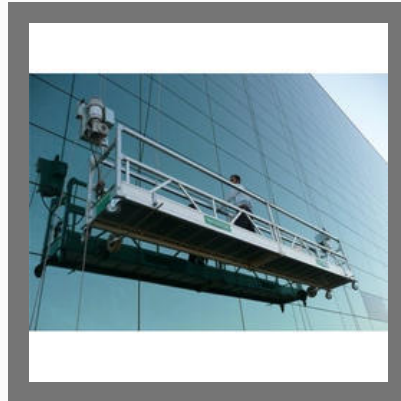

Temporary Suspended
Platform